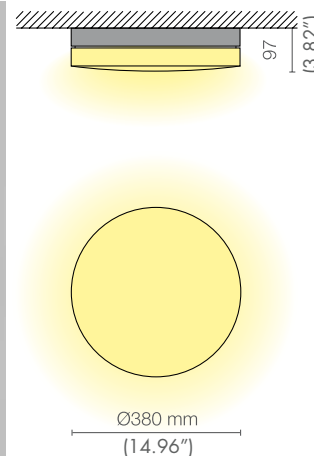

# DITO

Ceiling LED

TYPE:

PROJECT NAME:

MODEL #	FINISH	LED COLOR	OPTIC	DRIVER	VOLTAGE
---------	--------	-----------	-------	--------	---------

L252672.30		LED	30W	3000K	2900lm	700mA	CRI>80	A+		144/236
L252672.40		LED	30W	4000K	3300lm	700mA	CRI>80	A+		