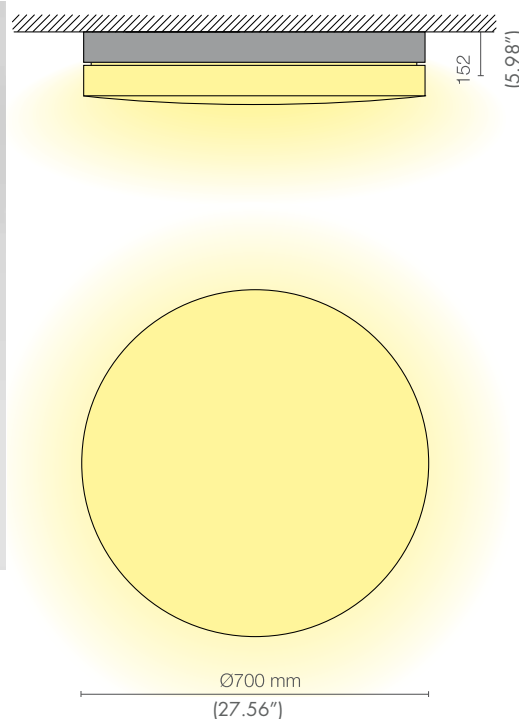

DITO

Ceiling LED

TYPE:

PROJECT NAME:

MODEL #	FINISH	LED COLOR	OPTIC	DRIVER	VOLTAGE

L252673.30		LED	80W	3000K	10560lm	300mA	CRI>80	A++		145/236
L252673.40		LED	80W	4000K	10920lm	300mA	CRI>80	A++		
L252674.30		LED	70W	3000K	8800lm	700mA	CRI>80	A++		146/236
L252674.40		LED	70W	4000K	9200lm	700mA	CRI>80	A++		

Ceiling or wall luminaire with diffuse light with a high efficiency LED modules. It is made from epoxy powder coated finish aluminium stabilized with UV rays and satin polyethylene light diffuser providing a uniform and discreet light beam. The luminaire is supplied a driver. The degree of protection against the penetration of dust, solid objects and liquids is IP40.

SPECIFICATION SHEET

- 03 Nero lucido
  Glossy black
- 08 Bianco satinato RAL 9003
  Frosted white RAL 9003
- 12 Cromo verniciato
  Chrome painted
- 36 Tortora lucido RAL 1019
  Glossy dove grey RAL 1019

Included: driver
Photobiological risk group 0,
in compliance with Standard EN 62471

VOLTAGE ☐ 120V ☐ 220V ☐ 277V

LEDOLOGY®

A **Luminart** BRAND

WWW.LUMINARTLIGHTING.COM