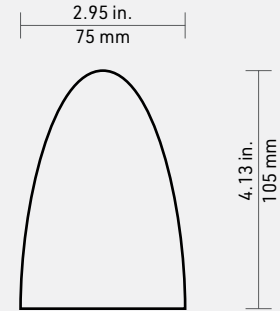

Cross-section dimensions: