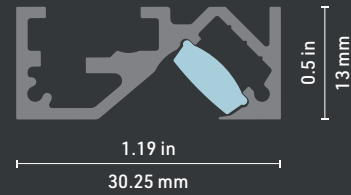

# 4260 PROFILE

4000 Series

Cross-section dimensions:

### FEATURES

- Compact aluminum profile: 30.25 mm x 13 mm (1.19 in x 0.5 in)
- Custom lengths from 2 to 192 inches (4.88 m/16 ft) in aluminum
- 53° lighting angle
- 4 lumen packages: LP0 (128 lm/1.5 W/ft), LP1 (160 lm/1.5 W/ft), LP2 (255 lm/3.0 W/ft) et LP3 (308 lm/4.5 W/ft) in 8 mm width with 5 mm tape guide
- 6 color temperatures (2400 K to 6200 K), CRI 90+
- Exclusive optics: SiLens, made of flexible silicone
- End caps with milled hole on both sides for the feed wire
- Surface installation with phantom brackets
- Optional power supply unit with DC socket or hardwire connection
- Indoor use, IP22

### LINEAR WEIGHT

0.25 lbs/ft, 370g/m