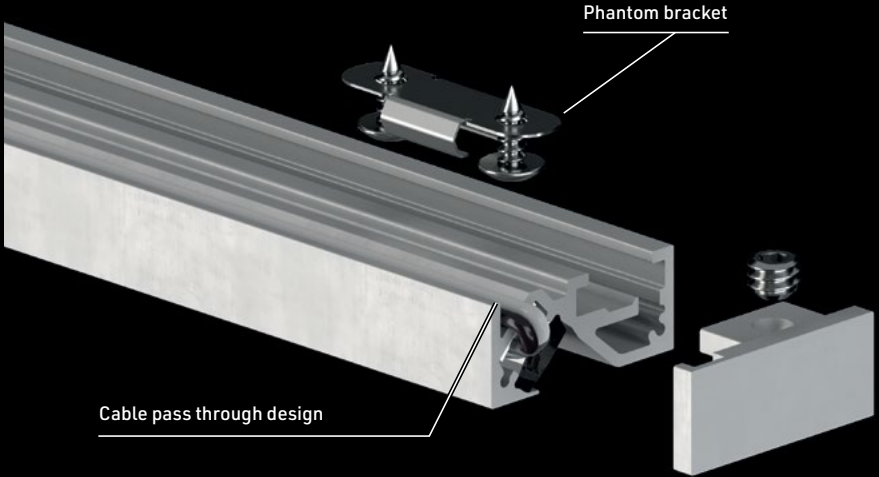

### RECESSED INSTALLATION IN 1/2" GROOVE

## AN INTELLIGENT DESIGN

A notch on the underside completely conceals the TR64 mounting wire, giving the luminaire an even more aesthetic look. The encaps are also pass-through and the extrusion has been designed with a recess to insert the mounting clips.