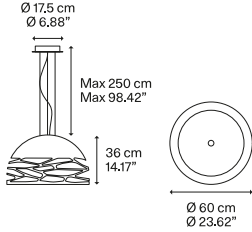

Net weight: 6.00 kg

Gross weight: 10.04 kg

Parcels: N°1

Volume: 0.160 m³

IP20

Energy Saving

LODES

Kelly Medium Dome 60

141014

141018

141020

Net weight: 7.15 kg

Gross weight: 13.08 kg

Parcels: N°1

Volume: 0.245 m³

IP20

Gross weight: 22.12 kg

Parcels: N°2

Volume: 0.672 m³

IP20

Energy Saving

Polar diagram

Kelly Small Dome 50

E27 Classic A60
• 4 x max 46W eco