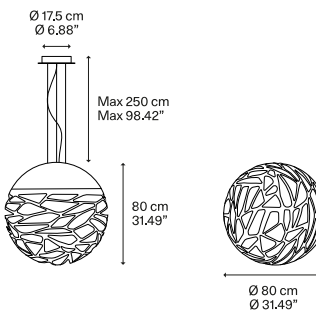

Kelly Large Sphere 80

Light source

E27 Classic A60
• 4 x max 46W eco

OR

E27 LED
• 4 x 25 W

Frame Metal

● Matte White 9010

● Coppery Bronze

Diffuser: Glass

● Glossy White

● Glossy White

Code

141005

141270

Net weight: 15.00 kg

Gross weight: 22.12 kg

Parcels: N°2

Volume: 0.672 m³

IP20

Energy Saving