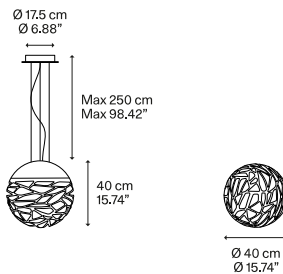

Kelly Small Sphere 40

Light source

E27 Classic A60
• 3 x max 46W eco

OR

E27 LED
• 3 x 25 W

Frame Metal

● Matte White 9010

● Coppery Bronze

Diffuser: Glass

● Glossy White

● Glossy White

Code

141003

141250

Net weight: 5.50 kg

Gross weight: 8.34 kg

Parcels: N°2

Volume: 0.160 m³

IP40