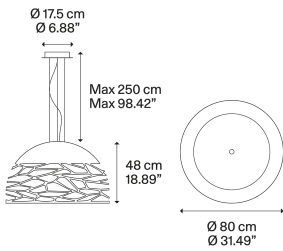

Kelly Large Dome 80

Light source

E27 Classic A60
• 4 x max 46W eco

OR

E27 LED
• 4 x 25W

Frame Metal

● Coppery Bronze

● Matte White 9010

● Matte Black 9005

● Matte Champagne

Diffuser: Glass

● Glossy White

● Glossy White

● Glossy White

● Glossy White

Code

141010

141001

141017

141021

Net weight: 11.00 kg

Gross weight: 22.00 kg

Parcels: N°1

Volume: 0.530 m³

IP20