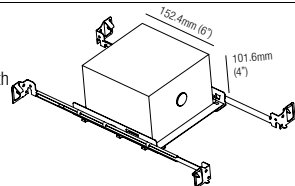

AT064R01030

Air Tight Recessed Box
for Insulated Ceiling with
30mm Hole