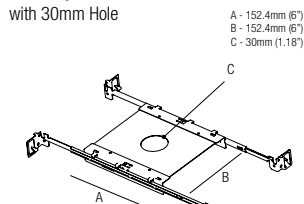

T-BAR Installation

R01030

Mounting Plate
with 30mm Hole

IC Housings

IC064R01030

Recessed Box for
Insulated Ceiling with
30mm Hole