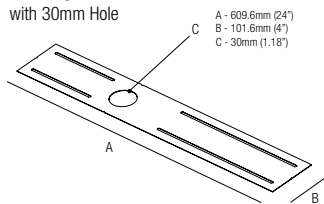

## MP-R030

Mounting Plate  
 with 30mm Hole